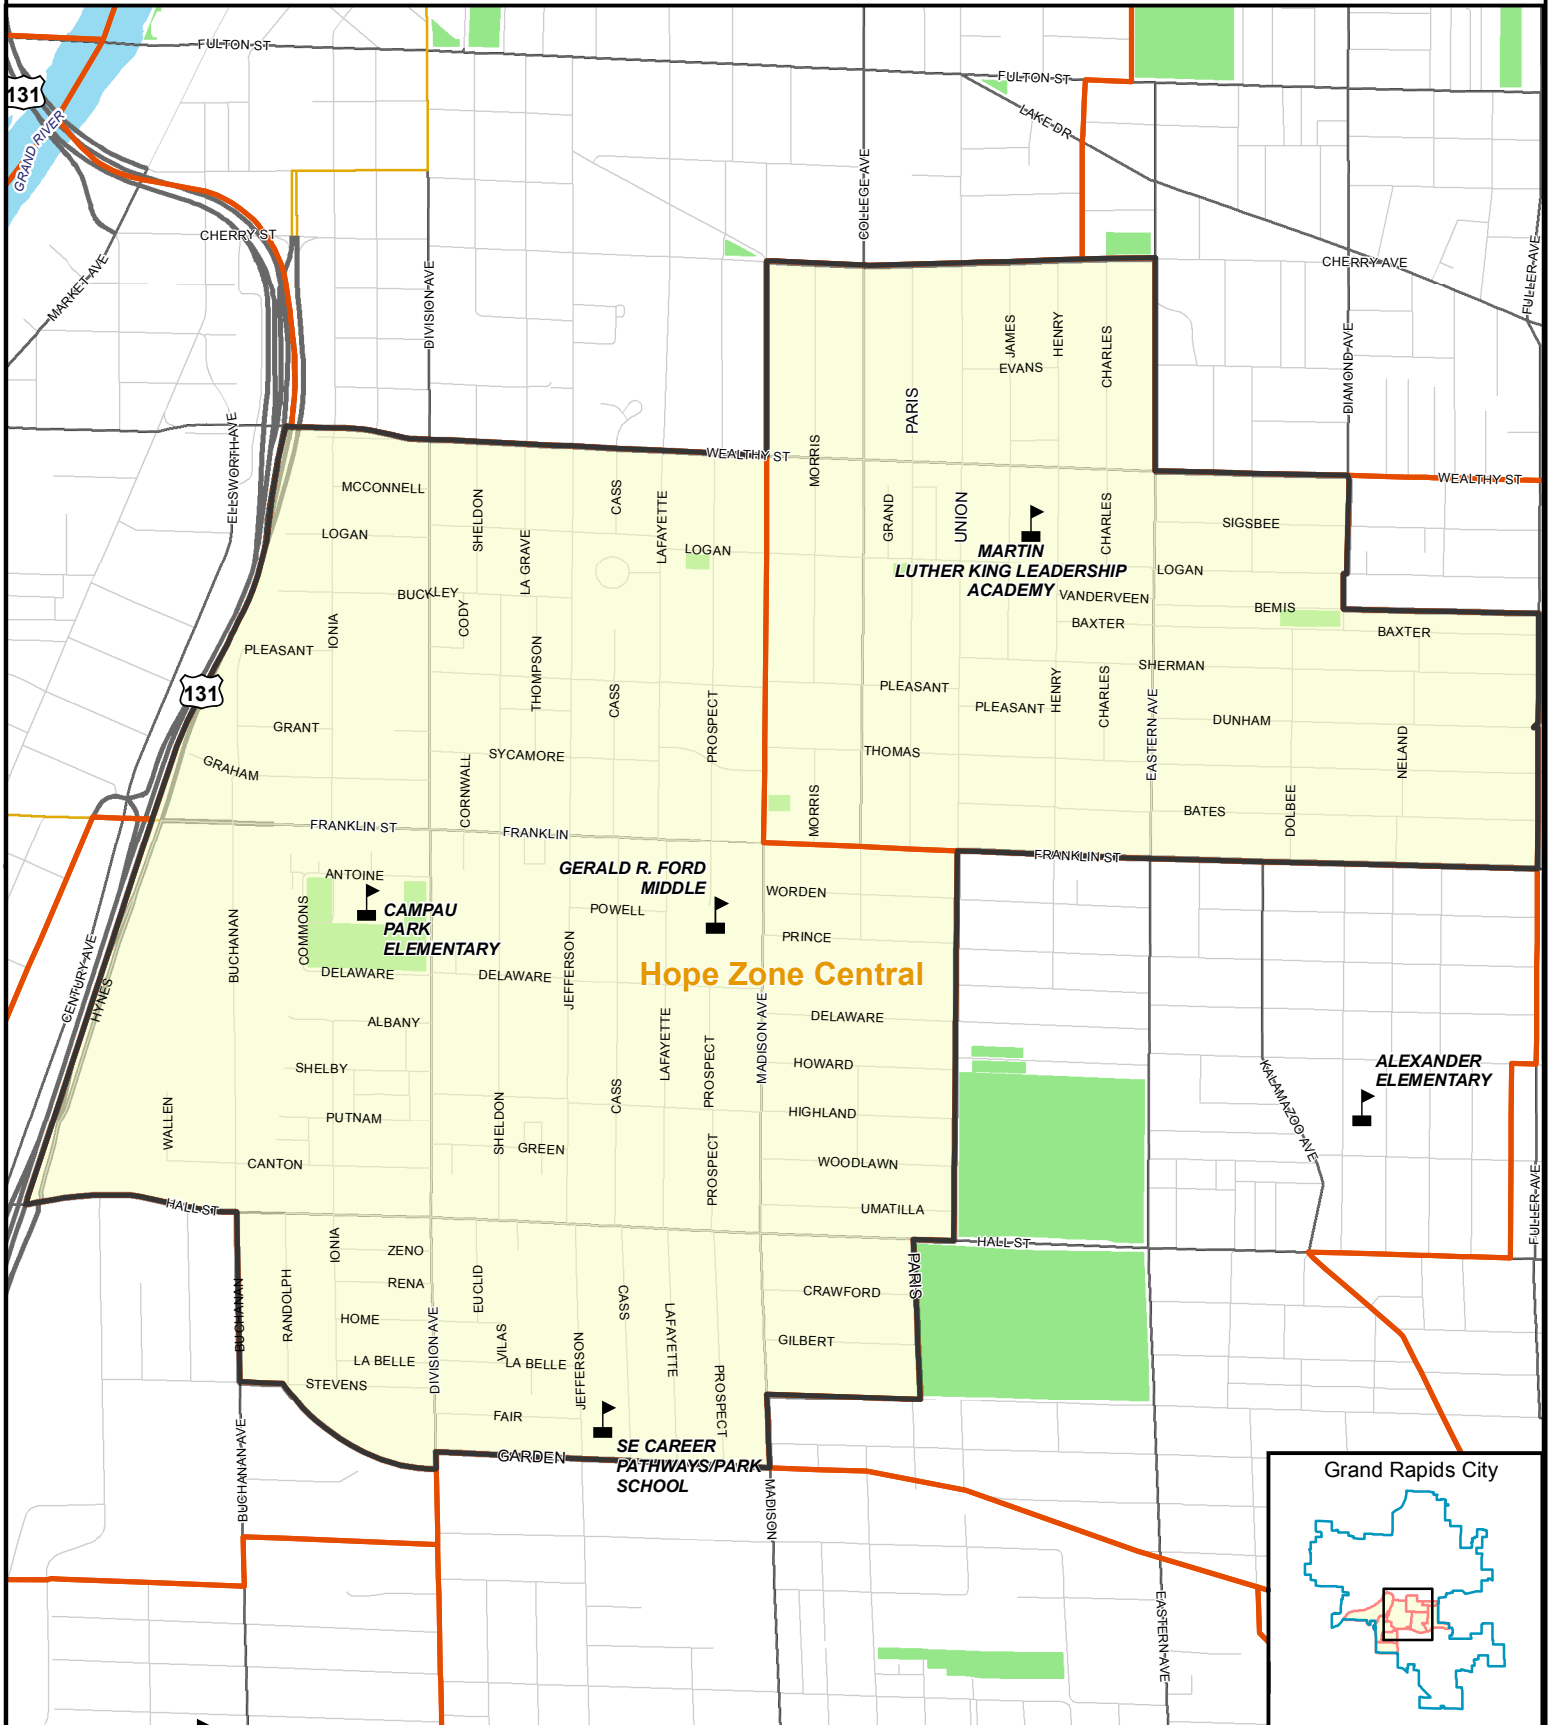

Grand Rapids Hope Zone Central

Geography: Elementary School Boundaries, Grand Rapids, MI

Legend:

- Business
- State
- Expressway
- Street
- Grand Rapids City Boundaries
- Hope Zone
- Elementary and Middle Schools
- Green Space
- School Boundaries
- Rivers, Lakes, and Ponds

Community Research Institute
 Dorothy A. Johnson Center for Philanthropy and Nonprofit Leadership
 Grand Valley State University
 Date: June, 2010
 Prepared by: Sam Dykstra
 Projection: Michigan South- NAD 83 Intl. feet
 Sources: Grand Rapids Public Schools
 Kent County Information Technology