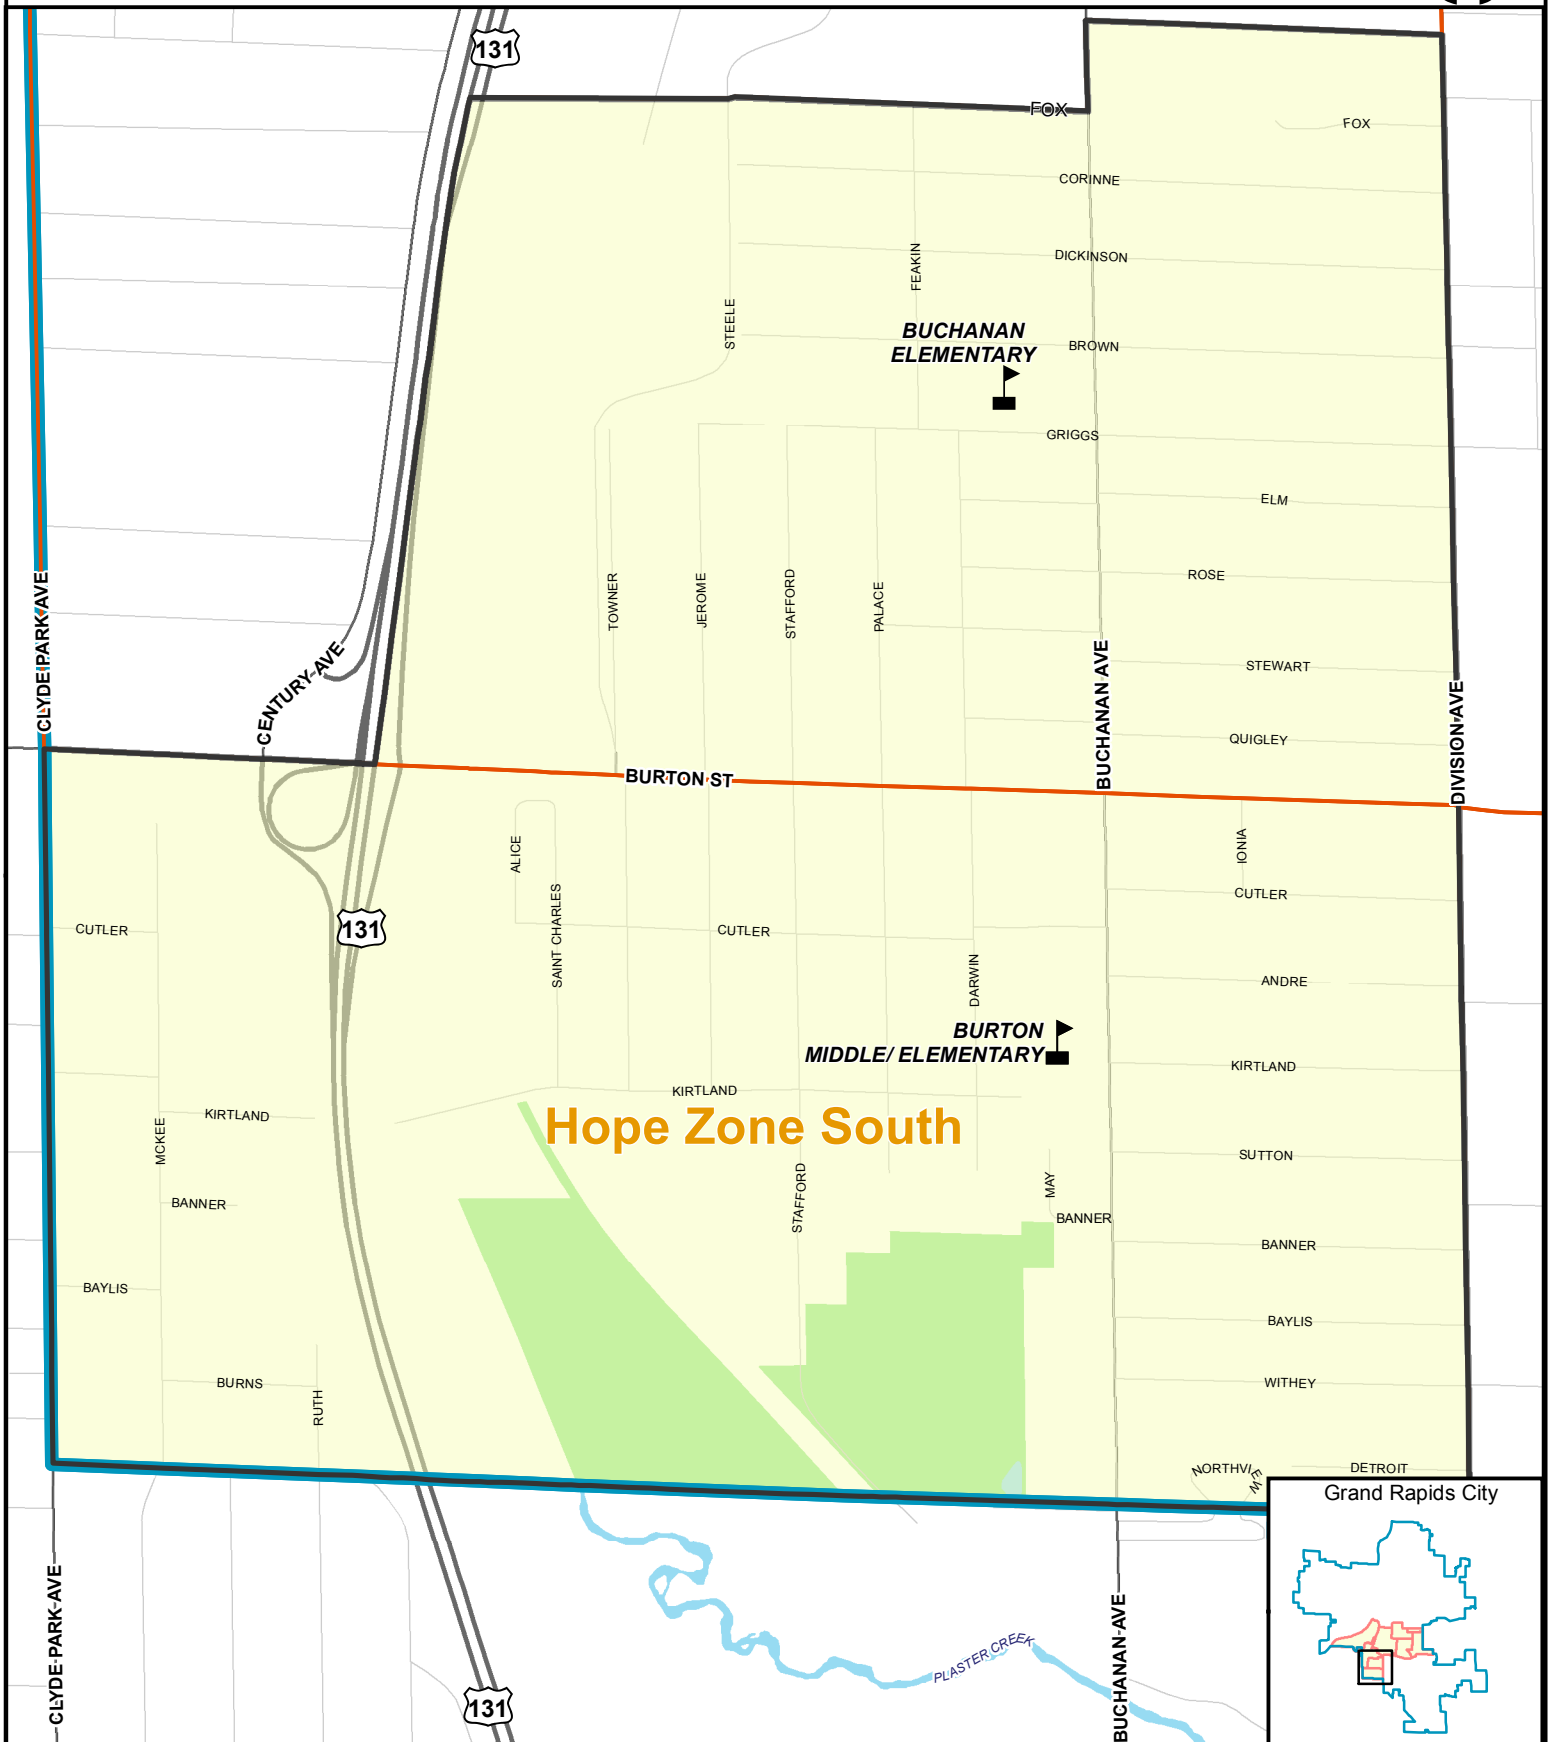

Grand Rapids Hope Zone South

Geography: Elementary School Boundaries, Grand Rapids, MI

Legend:

- Business
- State
- Expressway
- Street
- School Boundaries
- Hope Zone
- Green Space
- Rivers, Lakes, and Ponds
- Grand Rapids City Boundaries
- Elementary and Middle Schools

Community Research Institute
 Dorothy A. Johnson Center for Philanthropy and Nonprofit Leadership
 Grand Valley State University
 Date: June, 2010
 Prepared by: Sam Dykstra
 Projection: Michigan South- NAD 83 Intl. feet
 Sources: Grand Rapids Public Schools
 Kent County Information Technology